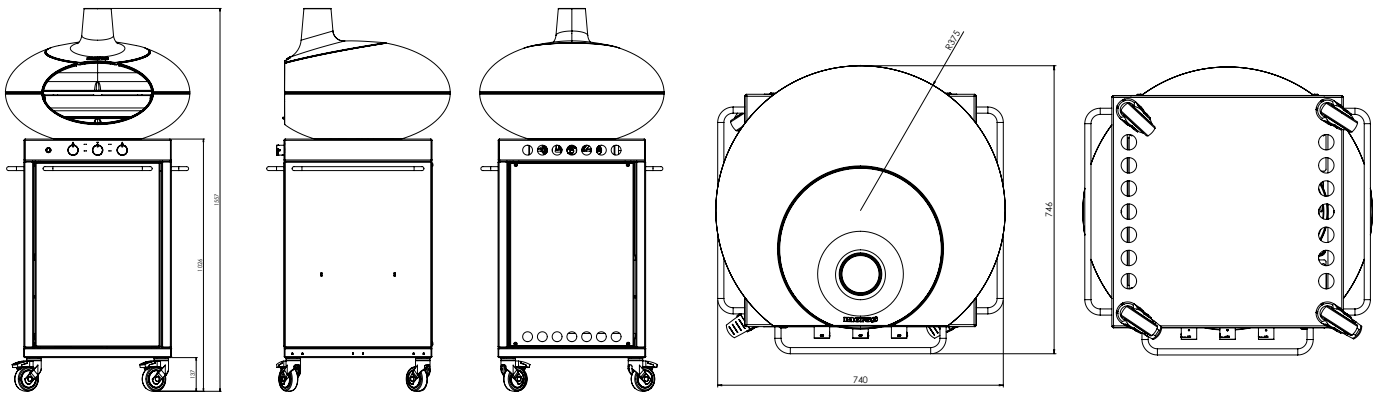

### TECHNICAL DETAILS

**MORSØ FORNO MULTI**  
Gas and wood fired outdoor stove.

Item no. .... 62988731  
 Height ..... 1557 mm  
 Depth ..... 746 mm  
 Width ..... 740 mm  
 NW (kg) ..... 178,24 kg  
 GW (kg) ..... 202 kg  
 Grilling surface ..... Dia. 480/540 mm  
 Colour ..... Anthracite  
 Frying plate ..... Cast iron with enamel surface.  
 Base/table material ... Powdercoated steel table. with Stainless steel handles  
 Body Material ..... Cast Iron  
 Designer ..... Klaus Rath